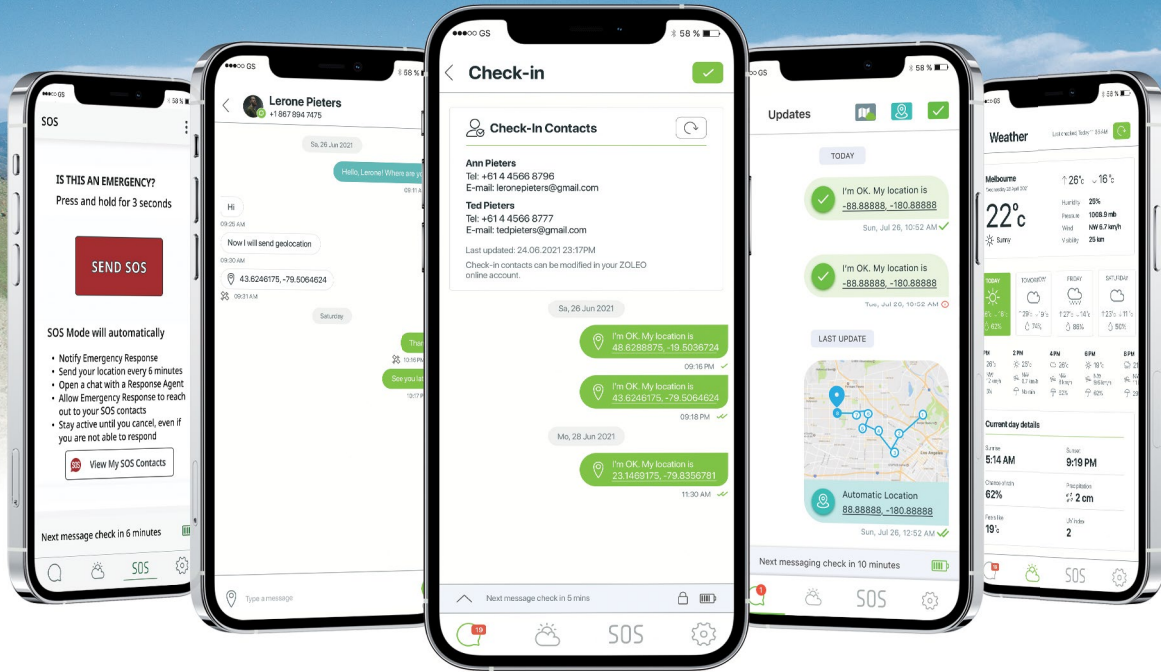

Device Tech Specs

- 200+ hours of battery life.**
- Rugged design:** IP68 and MIL-STD 810G.

**MSRP
\$149**

ZOLEO Features

- Send and receive SMS/text, email and app-to-app messages** over satellite, cellular or Wi-Fi using the lowest-cost network available.
- Supports **900+ character messages** (app-to-app).
- Includes a **dedicated ZOLEO email and SMS number** so contacts can easily reach you.
- On-demand hyper-local **weather forecasts**.

Easy-to-use Features

- Easy device sharing** between users eliminates the need for reassignments.
- Easy to use** right out-of-the-box, access your contacts and start messaging.

*Two-way SOS messaging via the ZOLEO app.

The most affordable, easiest to deploy remote messaging solution available

Pain-free set-up and deployment

Whether used as a personal device or within a pool shared by employees, ZOLEO is quick to deploy and easy to administer. Simply download the free ZOLEO app, register online and connect the ZOLEO device via Bluetooth®.

Activated within minutes, ZOLEO requires virtually no training – just start messaging!

Simplicity and safety are built-in

SOS

Messaging

Check-in

Location Share+

Weather

ZOLEO is easy on your budget